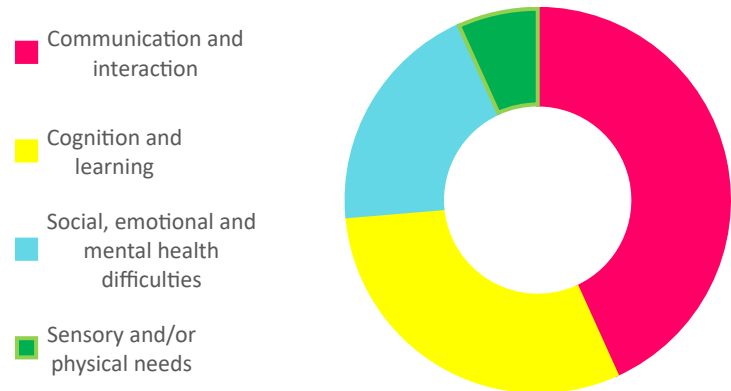

Whole School SEND (63/493)

SEN % comparison with Local and National averages

SEN by year groups

Comparison of pupils receiving SEN support and those with an EHCP

Shears Green Junior School
SEND Snapshot

June 24

EHCP % comparison with Local and National averages

How different need types compare across the school

SEN area of need
Year group comparison

Comparison between pupils identified as SEN (including EHCP) and those in receipt of HNF