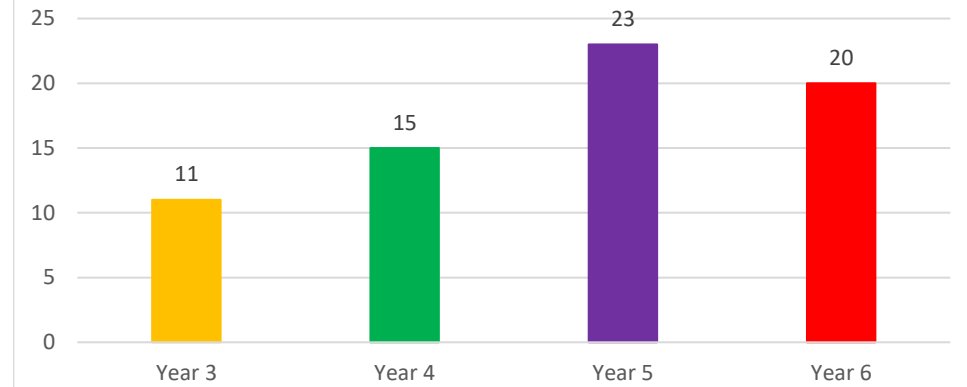

Whole School SEND (63/493)

SEN % comparison with Local and National averages

SEN by year groups

Comparison of pupils receiving SEN support and those with an EHCP

Shears Green Junior School
SEND Snapshot

June 24

EHCP % comparison with Local and National averages

How different need types compare across the school

SEN area of need
Year group comparison

Comparison between pupils identified as SEN (including EHCP) and those in receipt of HNF