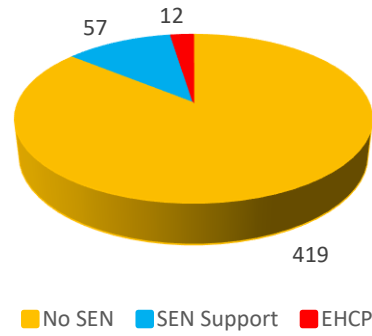

Whole School SEND (63/493)

SEN % comparison with Local and National averages

SEN by year groups

Comparison of pupils receiving SEN support and those with an EHCP

Shears Green Junior School
SEND Snapshot

June 24

EHCP % comparison with Local and National averages

How different need types compare across the school

SEN area of need
Year group comparison

Comparison between pupils identified as SEN (including EHCP) and those in receipt of HNF