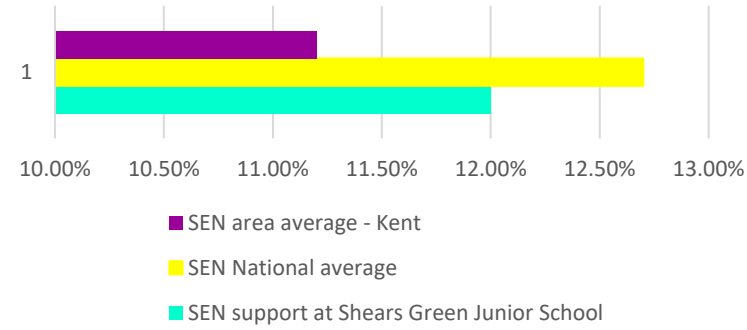

Whole School SEND (63/493)

SEN % comparison with Local and National averages

SEN by year groups

Comparison of pupils receiving SEN support and those with an EHCP

Shears Green Junior School
SEND Snapshot

June 24

EHCP % comparison with Local and National averages

How different need types compare across the school

SEN area of need
Year group comparison

Comparison between pupils identified as SEN (including EHCP) and those in receipt of HNF