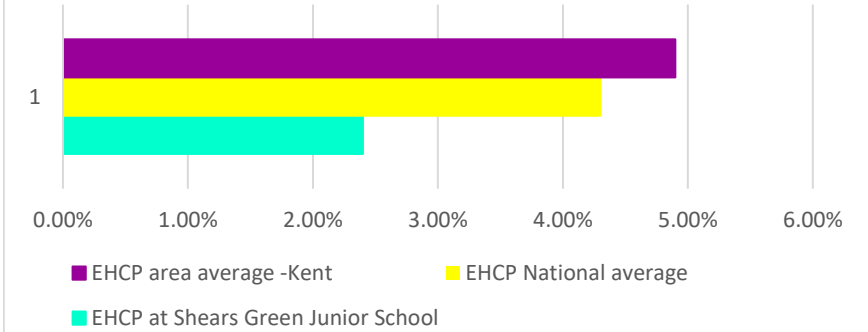

Whole School SEND (63/493)

SEN % comparison with Local and National averages

SEN by year groups

Comparison of pupils receiving SEN support and those with an EHCP

Shears Green Junior School
SEND Snapshot

June 24

EHCP % comparison with Local and National averages

How different need types compare across the school

SEN area of need
Year group comparison

Comparison between pupils identified as SEN (including EHCP) and those in receipt of HNF