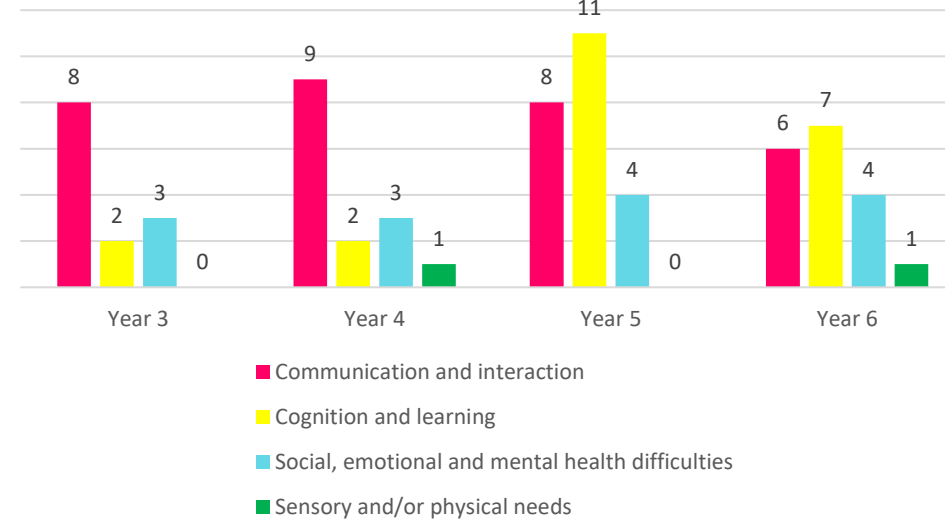

Whole School SEND (63/493)

SEN % comparison with Local and National averages

SEN by year groups

Comparison of pupils receiving SEN support and those with an EHCP

Shears Green Junior School
SEND Snapshot

June 24

EHCP % comparison with Local and National averages

How different need types compare across the school

SEN area of need
Year group comparison

Comparison between pupils identified as SEN (including EHCP) and those in receipt of HNF