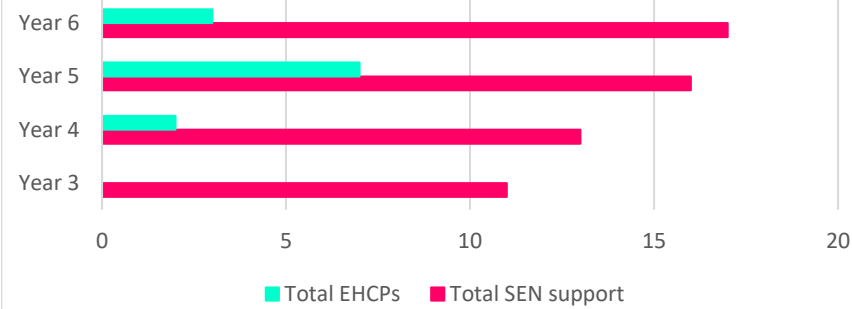

Whole School SEND (63/493)

SEN % comparison with Local and National averages

SEN by year groups

Comparison of pupils receiving SEN support and those with an EHCP

Shears Green Junior School
SEND Snapshot

June 24

EHCP % comparison with Local and National averages

How different need types compare across the school

SEN area of need
Year group comparison

Comparison between pupils identified as SEN (including EHCP) and those in receipt of HNF