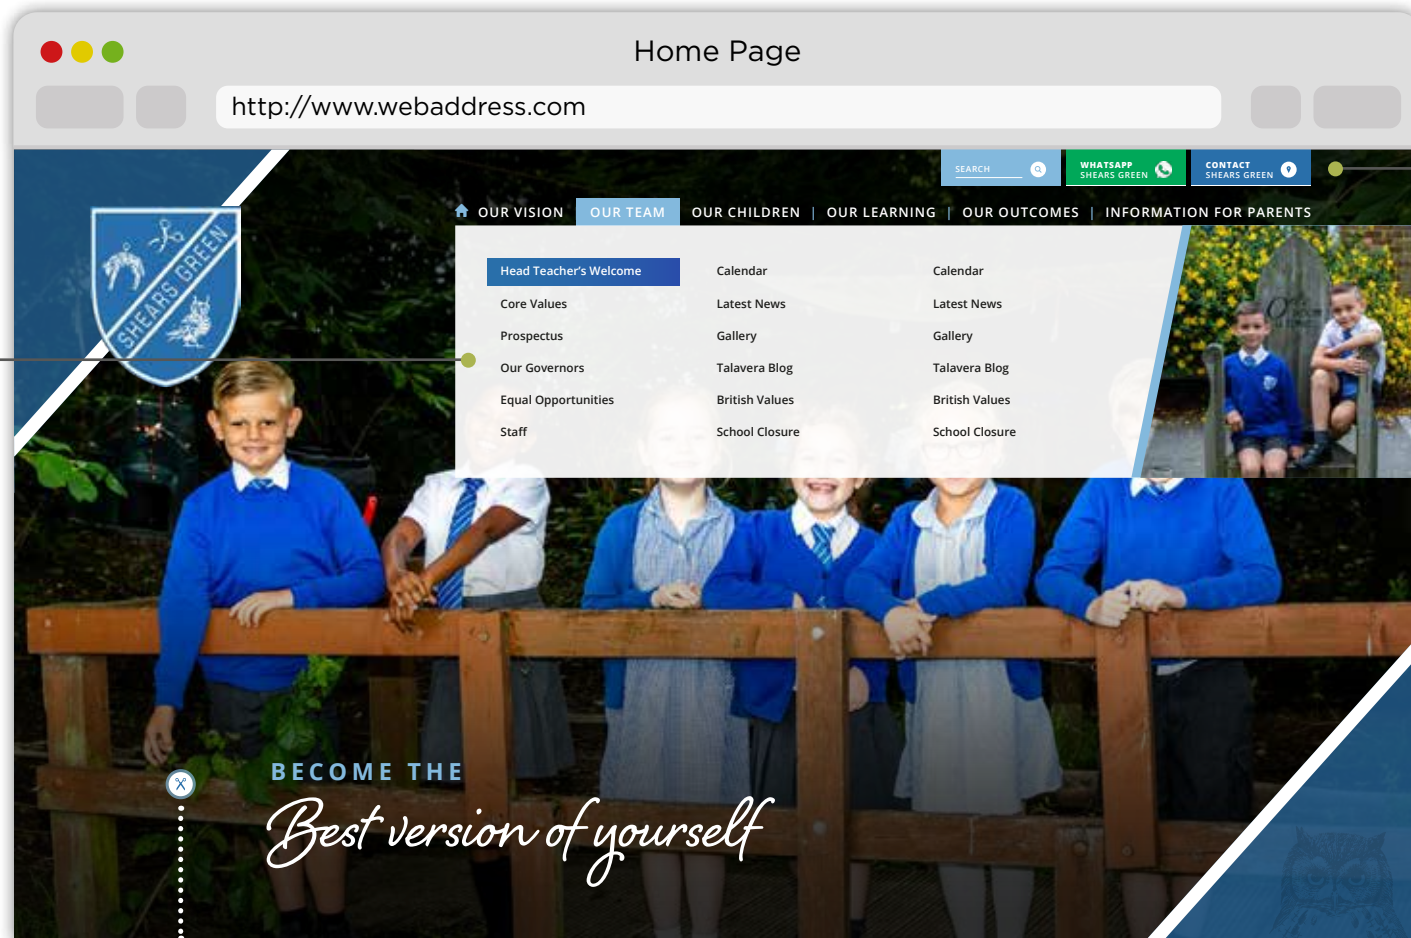

SHEARS GREEN JUNIOR SCHOOL

WEBSITE DESIGN

FUNCTIONALITY

Logo

The school's logo is prominent in the top left hand corner of the website. You can select this logo at any time and it will take you directly back to the home page.

Scroll Down

This is to indicate that you need to scroll down the screen to see more. The line will animate in as you scroll down the screen.

Search, WhatsApp and Contact Links.

Menu

Traditional Menu with drop down. *Please see page 3.*

Photos

A series of photos will rotate.

Dropdown Menu

Effect: Hover effect for WhatsApp, Search and Contact.

Effect: As you scroll down the page there are certain sections that have an animation of a line drawing in - I have used the idea of the shears cutting down the dotted line.