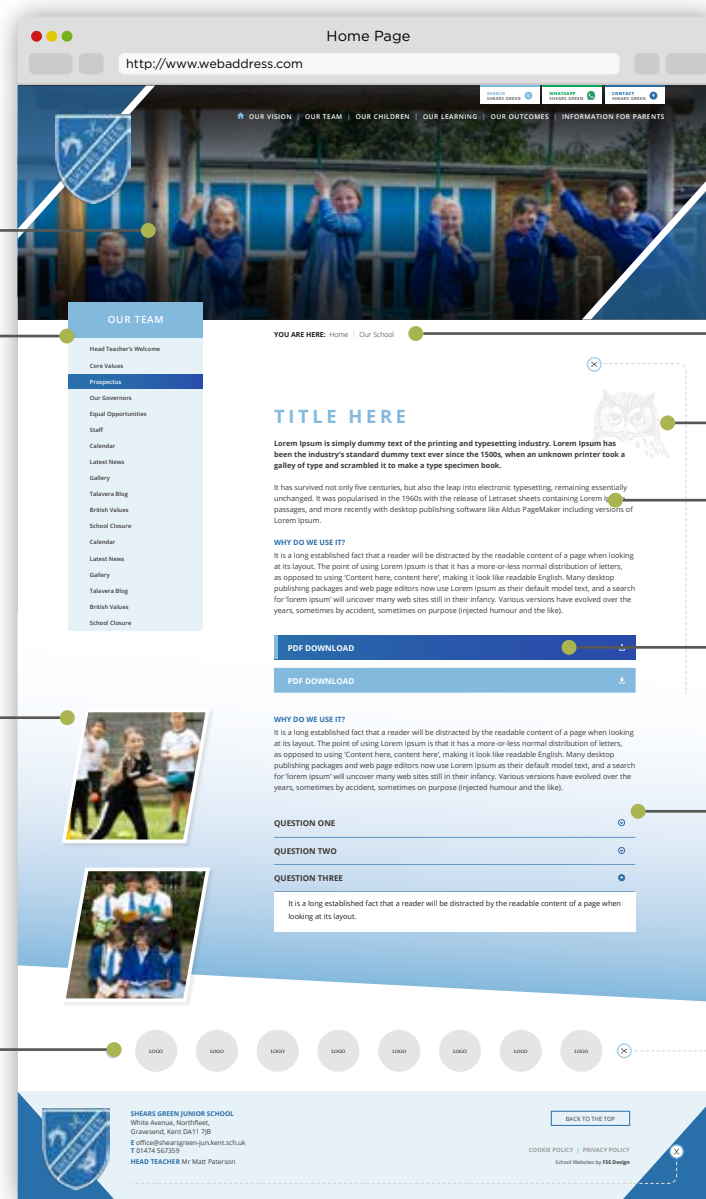

FULL VIEW

Images at the top of the page can relate to that page but can be a series of default images which will be selected in the CMS.

Side menu

Photos on the side will automatically be added depending on how long the page is.

Accreditations

Footer

Breadcrumbs

Line Animation

Content Area

Downloads

Expander Boxes